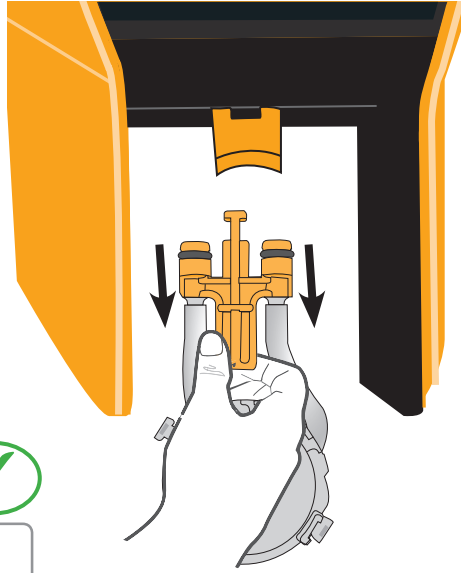

PUMP integral 2GO/4PM

PUMP integral 2GO/4PM

Art.-Nr. 492050150000

**Pumpentausch /
pump exchange**

3.

4.

5.

6.

7. Replace pump

open app and follow instructions

8.

new pump

scan QR code and follow instructions in app

9.

10.

11.