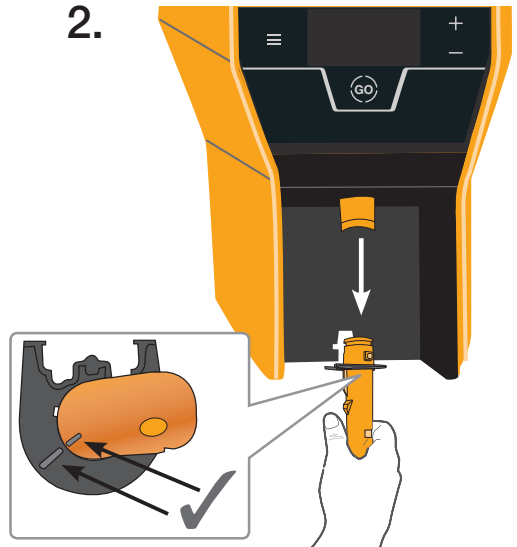

PUMP integral 2GO/4PM

PUMP integral 2GO/4PM

Art.-Nr. 492050150000

**Pumpentausch /
pump exchange**

3.

4.

5.

6.

7. Replace pump

open app and follow instructions

8.

new pump

scan QR code and follow instructions in app

9.

10.

11.