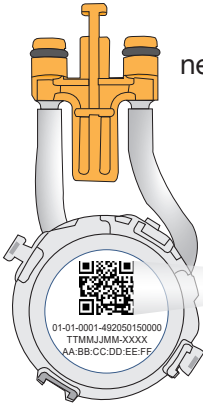

PUMP integral 2GO/4PM

PUMP integral 2GO/4PM

Art.-Nr. 492050150000

**Pumpentausch /
pump exchange**

3.

4.

5.

6.

7. Replace pump

open app and follow instructions

8.

new pump

scan QR code and follow instructions in app

9.

10.

11.