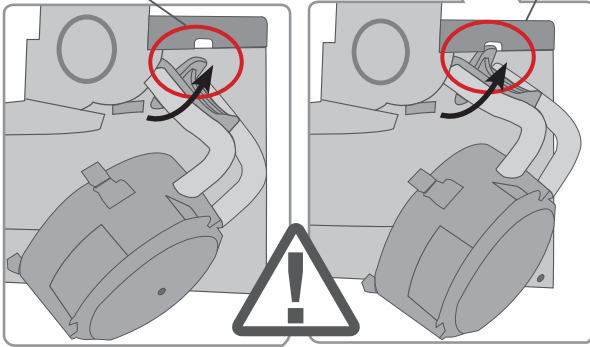

PUMP integral 2GO/4PM

PUMP integral 2GO/4PM

Art.-Nr. 492050150000

**Pumpentausch /
pump exchange**

3.

4.

5.

6.