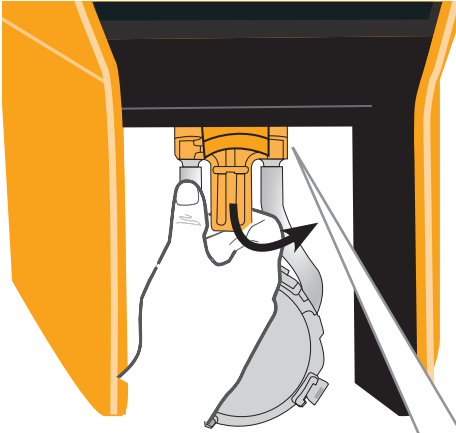

PUMP integral 2GO/4PM

PUMP integral 2GO/4PM

Art.-Nr. 492050150000

**Pumpentausch /
pump exchange**

3.

4.

5.

6.

7. Replace pump

open app and follow instructions

8.

new pump

scan QR code and follow instructions in app

9.

10.

11.