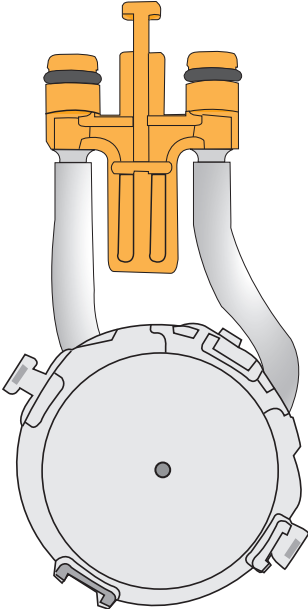

PUMP integral 2GO/4PM

PUMP integral 2GO/4PM

Art.-Nr. 492050150000

**Pumpentausch /
pump exchange**

3.

4.

5.

6.

7. Replace pump

open app and follow instructions

8.

new pump

scan QR code and follow instructions in app

9.

10.

11.