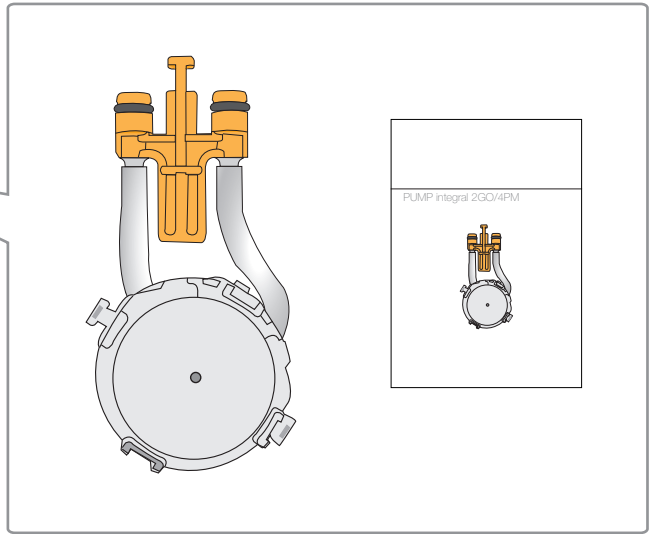

PUMP integral 2GO/4PM

PUMP integral 2GO/4PM

Art.-Nr. 492050150000

**Pumpentausch /
pump exchange**

3.

4.

5.

6.

7. Replace pump

open app and follow instructions

8.

new pump

scan QR code and follow instructions in app

9.

10.

11.