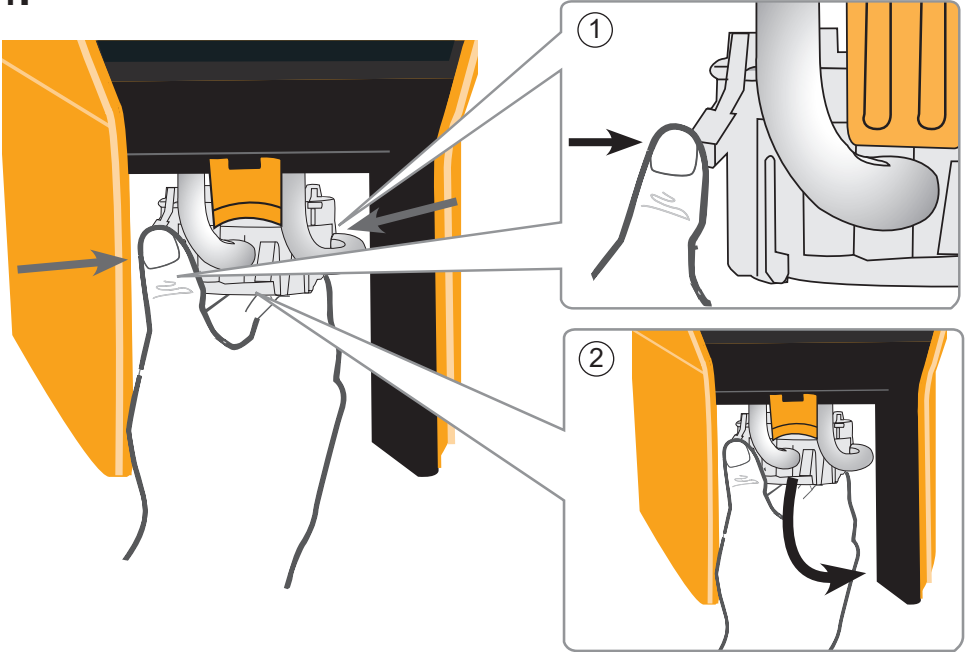

PUMP integral 2GO/4PM

PUMP integral 2GO/4PM

Art.-Nr. 492050150000

**Pumpentausch /
pump exchange**

3.

4.

5.

6.