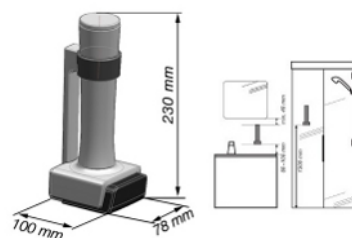

## LUNA 2.0 showerMAID [white]

Shower gel dispenser

**Product name:** LUNA 2.0 showerMAID [white]  
**Product range:** washroomHYGIENE

**Product description:**

*Housing made of antistatic, impact-resistant ABS-plastic, shiny white. Single-handed push mechanism.*

**Packaging unit:**

1 piece Art.-No. 4110400550

**Field of application | use:**

*The LUNA 2.0 showerMAID dispenser provides with 5 products a complete body care system: hand soap, hair and body shampoo and a body lotion. The refill bottle is easily changeable. The function of the dispenser and the quality of the contents are maintained in the event of water contact or prolonged service life. A consistent portion of showerMAID Lotion is applied every time the front button is pressed.*

**Dimensions:**

H x W x D: 23 x 7.8 x 10 cm

**Installation:**

*Fitting is carried out by means of a mounting plate screwed to the wall (2 screws). Installation in shower: Recommended user height at approx. 1,300 mm from bottom edge of dispenser to floor. Installation near bath tub: Mounting for bath tubs: minimum 100 mm distance between lower edge of dispenser and edge of tub.*

*Mounting for wash basins: min. 150 mm below the mirror and 80-100 mm distance between lower edge of dispenser and washbasins.*

**washroomHYGIENE**

**LUNA 2.0 showerMAID [white]**

Shower gel dispenser

**Refills:**