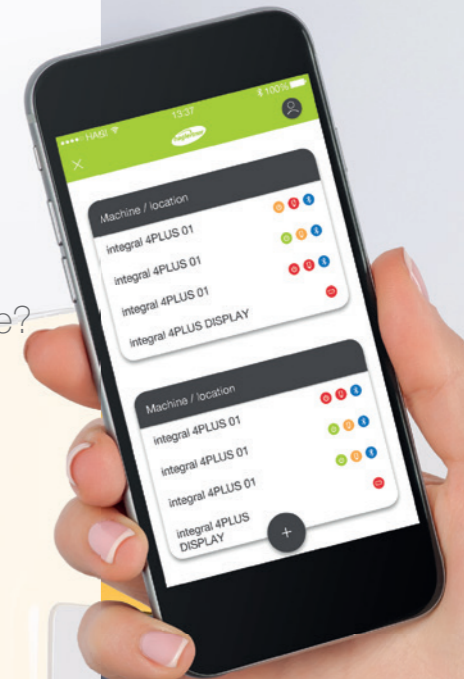

4 kg.

- +** **Flexible**
Wall or under-counter mounting
- +** **Easy**
Only one cleaner: for dishes and glasses
- +** **Proactive**
The Hagleitner App provides the security for worry-free, clean dishes without interruption.
- +** **Efficient**
4 kg cleaner are able to clean up to 1.500 baskets - thanks to a patented formula.
- +** **Highly concentrated**
Less weight, less effort - more space, more freedom.
- +** **Properly measured**
Water and cleaning agents are mixed in the correct proportions.
- +** **Never empty**
A reserve tank gives autonomy.
- +** **Safe**
integral 4PLUS makes product mix-ups impossible, with the use of RFID technology.
- +** **Reliable**
10 years functional guaranty

Stress free clean

The app acts before something happens.

- + **Always ready to use.**
Is a service required? The app reports.
- + **The full control.**
How much will be washed up here? How much there?
- + **Informed on time.**
Is the cleaner running out? Or the desalination?
- + **Questions on cleaning?**
The washing lexicon gives tips.
- + **Small problems? Just wipe them up.**
Not satisfied with the results?
The app knows what has to be done.

TRY IT
FOR
YOURSELF.

Without language barriers

Instead of text, pictograms light up - self descriptive

- The fill level of the multiFILL cartridge
- Ready to use
- Bluetooth

integral 4PLUS DISPLAY

Keeping an eye on the essentials -
also for under-counter mounting

Transparency

When does a dishwasher run? When do the others run?
The app compares and creates transparency.
So, expenditure can be planned.

- + Crystal clear facts**
How many dishes are washed? How much chemical volume does it consume? How much water and energy is used?
- + The right tip**
On a smartphone all information is at hand.
- + Strike a balance**
Would you like a PDF in your mailbox? With current values?
- + Anticipation**
Here this period, there that. The comparison pays off - and it helps to shape the future more efficiently.